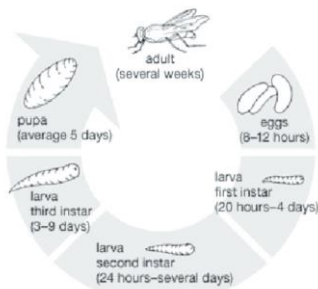

KEEP FLIES UNDER CONTROL

WASTE SITES, LANDFILL, AND COMPOSTING SITES PROVIDE THE IDEAL CONDITIONS FOR INSECTS TO BREED AND SPREAD DISEASE. FLIES IN PARTICULAR NEED TO BE CONTROLLED.

THESE SITES PROVIDE A CONSTANT SUPPLY OF FOOD FOR THE FLIES; PUTRIFIED FOOD AND INCREASE IN TEMPERATURE OF THE WASTE DUE TO THE PROCESS OF DECAY AND ON THESE SITES CAUSES THE ENCOURAGING GROWTH OF FLY POPULATIONS.

THE PROBLEMS CAUSED BY THE PRESENCE OF LARGE NUMBERS OF FLIES ARE OBVIOUS.

- SITES BECOME UNWORKABLE
- A THREAT TO PUBLIC HEALTH BY OVERSPILL INTO SURROUNDING AREAS
- NUISANCE
- SPREAD OF DISEASE ORGANISMS, SUCH AS DYSENTERY, GASTROENTERITIS AND OTHER DISEASES ARE CARRIED BY FLIES

THESE SITES CAN HARBOUR HOUSEFLIES, BLOWFLIES, BLUE BOTTLES, AND GREEN BOTTLES.

EACH FEMALE FLY CAN LAY ABOUT 500 EGGS IN SEVERAL BATCHES OF ABOUT 75 - 150 EGGS EVERY 3 TO 4 DAY PERIOD.

IN ONE SEASON, ONE PAIR OF FLIES CAN PRODUCE FROM EGG TO ADULT BETWEEN 5 BILLION TO 190 BILLION FLIES!

WHERE CAN IT BE USED?

ADVETEC FLY GONE IS PERFECT FOR USE FOR ALL FORMS OF WASTE SITES, LANDFILLS, COMPOSTING, ANIMAL HOUSINGS, HOSPITALS, FARMING, FOOD STORAGE, SLAUGHTERHOUSES AND ANYWHERE WHERE FLIES ARE A PROBLEM.